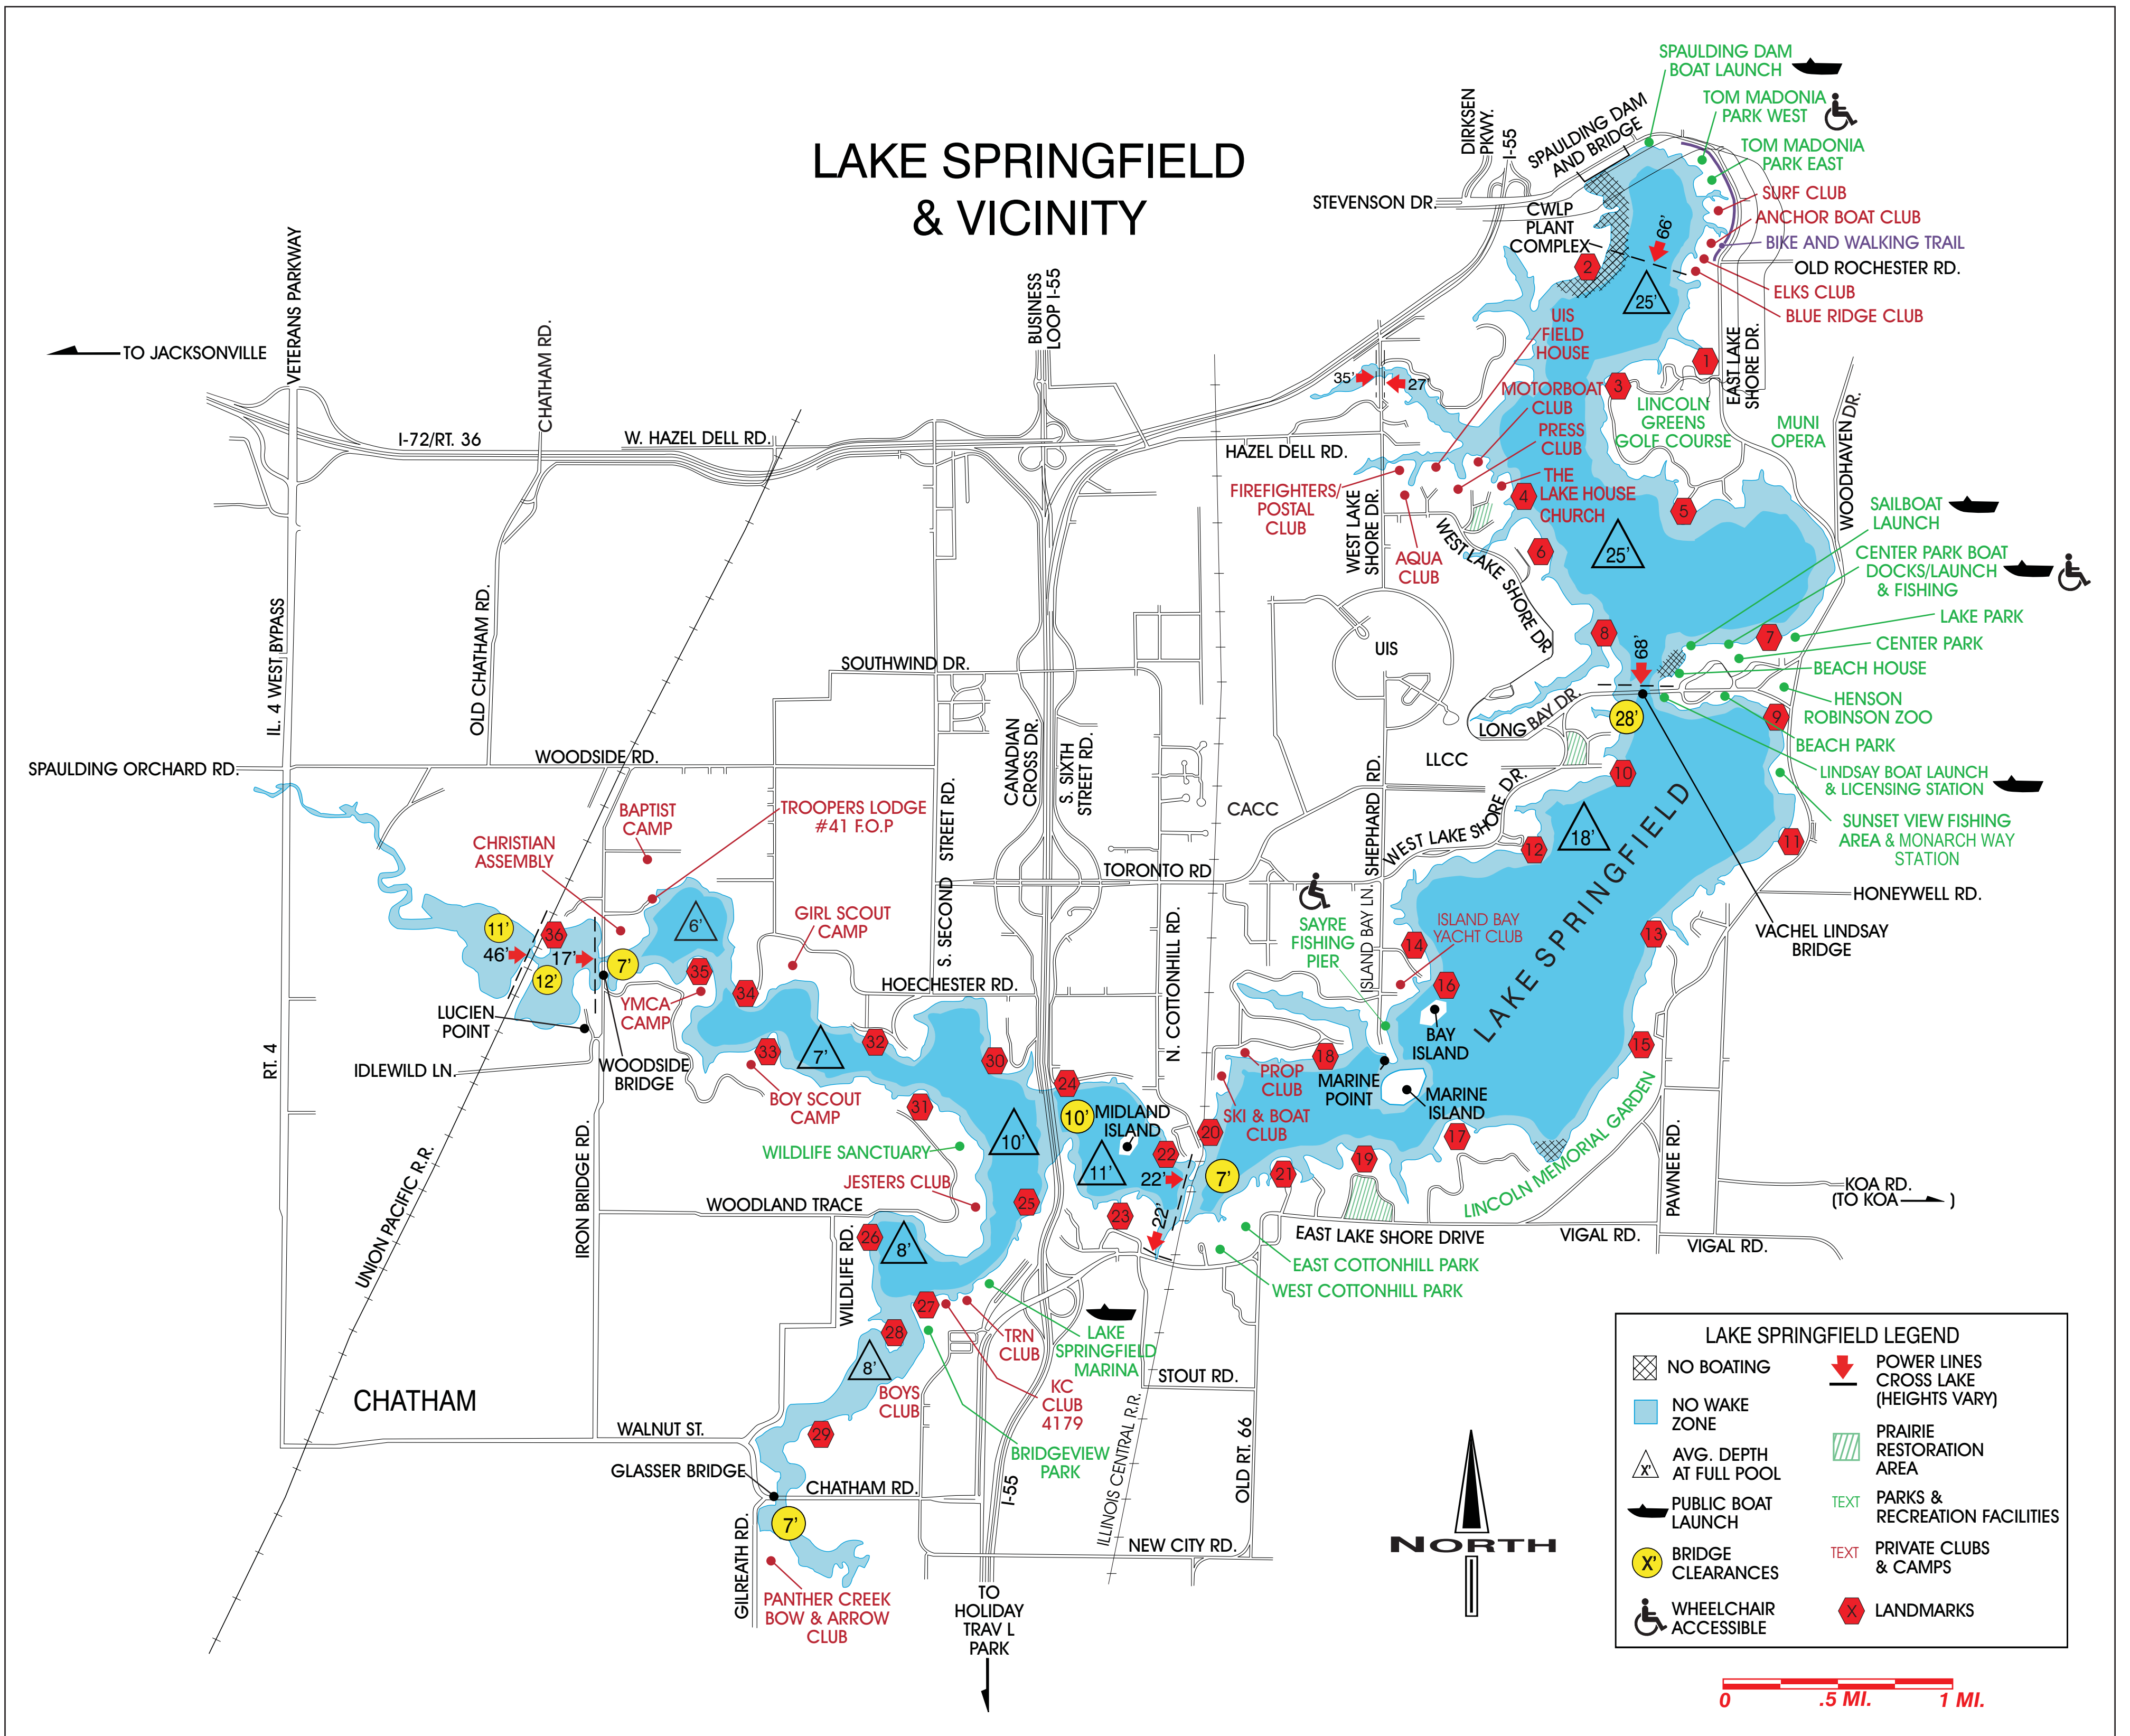

LAKE SPRINGFIELD & VICINITY

LAKE SPRINGFIELD LEGEND	
	NO BOATING
	NO WAKE ZONE
	AVG. DEPTH AT FULL POOL
	PUBLIC BOAT LAUNCH
	BRIDGE CLEARANCES
	WHEELCHAIR ACCESSIBLE
	POWER LINES CROSS LAKE (HEIGHTS VARY)
	PRAIRIE RESTORATION AREA
	PARKS & RECREATION FACILITIES
	PRIVATE CLUBS & CAMPS
	LANDMARKS

0 .5 MI. 1 MI.